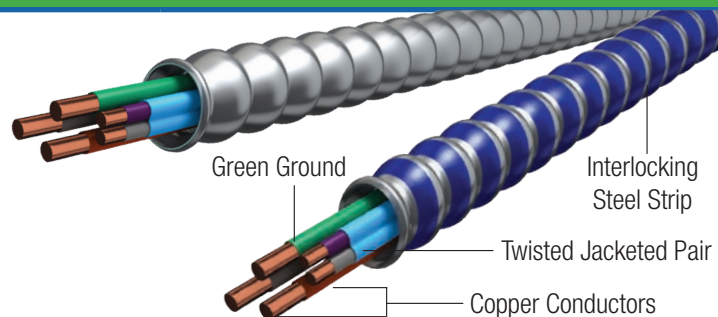

MC LUMINARY® CABLE *U.S. Patent No. 10,431,353 B2

Type MC-PCS

ARMOR

Galvanized Interlocking Steel Strip (Blue armor)
or Interlocking Aluminum Strip (Plain armor)

CONDUCTORS

Solid/Stranded Copper

CONDUCTOR INSULATION

THHN (Power)
TFN (Control)

MAXIMUM TEMPERATURE RATING

90°C (Dry)

NEUTRAL CONDUCTOR

White 120/208V
Gray 277/480V

CONTROL CABLES

16 AWG Solid TFN Twisted Blue jacketed pair (Purple/Gray)

MAXIMUM VOLTAGE RATING

600V

REFERENCES & RATINGS

- UL 66, 83, 1479, 1569, 1581, 2556, File Reference E80042
- NEC® 250.118, 300.22(C), 392, 396, 330, 501, 502, 503, 530, 504, 505, 518, 520, 530, 645, 725
- Federal Specification A-A-59544 (formerly J-C-30B)
- Meets all applicable OSHA and HUD Requirements
- Cable Tray Rated, install per NEC®
- UL Classified 1, 2, and 3 hour through penetration (Fire Stop) product, R14141
- Environmental Air-Handling Space Installation per NEC® 300.22(C)
- Power and/or lighting as well as signal and/or control conductors per NEC Section 725.136(l)(1)*
- Made in USA of US and/or imported materials

45Deg Squeeze Connectors Malleable Iron

90Deg Squeeze Connectors Malleable Iron

Quicklock Type Connector - Single

Double Bite Saddle Type Connector

45DEG Double Bite Saddle Type Connector

DBL Bite Saddle Type Compression Connector