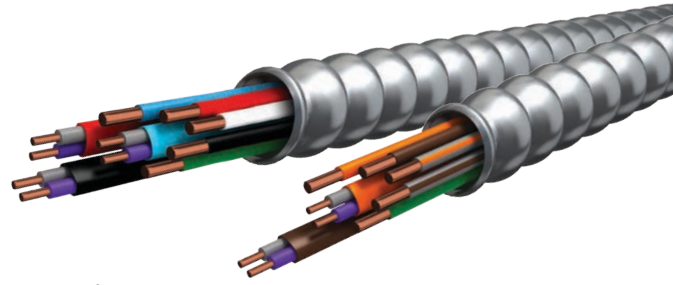

MC LUMINARY® CABLE MULTIZONE

*U.S. Patent No. 10,431,353 B2 Homerun Cable

Type MC-PCS

MC LUMINARY
MultiZone™ Lite

ARMOR

Interlocking Aluminum Strip

CONDUCTORS

Solid Copper

CONDUCTOR INSULATION

THHN (Power)
TFN (Control)

MAXIMUM TEMPERATURE RATING

90°C (Dry)

NEUTRAL CONDUCTOR

White 120/208V
Gray 277/480V

CONTROL CABLE

16 AWG Solid TFN Twisted jacketed pair (Purple/Gray)
See table below for jacket colors

MAXIMUM VOLTAGE RATING

600V

REFERENCES & RATINGS

- UL 66, 83, 1479, 1569, 1581, 2556, File Reference E80042
- NEC® 250.118, 300.22(C), 392, 396, 330, 501, 502, 503, 530, 504,505, 518, 520, 530, 645, 725
- Federal Specification A-A-59544 (formerly J-C-30B)
- Meets all applicable OSHA and HUD Requirements
- Cable Tray Rated, install per NEC®
- UL Classified 1, 2, and 3 hour through penetration (Fire Stop) product, R14141
- Environmental Air-Handling Space Installation per NEC® 300.22(C)
- Power and/or lighting as well as signal and/or control conductors per NEC Section 725.136(I)(1)
- Made in USA of US and/or imported materials

Atkore
Kaf-Tech

45Deg Squeeze Connectors Malleable Iron

90Deg Squeeze Connectors Malleable Iron

Quicklock Tye Connector - Single

Double Bite Saddle Type Connector

45DEG Double Bite Saddle Type Connector

DBL Bite Saddle Type Compression Connector