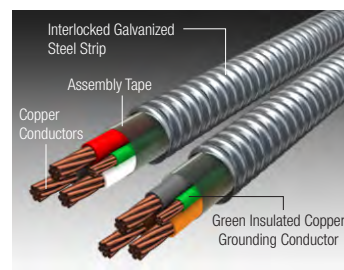

MC 8 AWG-2 through 2 AWG-4 Steel Armored Cable with Interlocked Galvanized Steel Strip Technical Specifications

Armor

Interlocked Galvanized Steel Strip

Conductors

Stranded Copper

Conductor Insulation

THHN/THWN

Assembly Covering

Polypropylene Tape

Maximum Temperature Rating

90°C (Dry)

Grounding

One Insulated Green Copper Grounding Conductor (Grounds May Be Solid in Certain Sizes)

Neutral Conductor

White 120/208V

Maximum Voltage Rating

600V

MC CABLES

References & Ratings

- UL 83, 1479, 1569, 1581, 2556, File Reference E80042
- NEC® 230.43, 300.22(C), 330, 392, 396, 501, 502, 503, 504, 505, 518, 520, 530
- Federal Specifications A-A-59544 (formerly J-C30B)
- Meets all applicable OSHA and HUD requirements
- Cable Tray Rated, install per NEC®
- UL Classified 1, 2, and 3 hour through (fire) penetration product, R14141
- Made in USA of US and/or imported materials