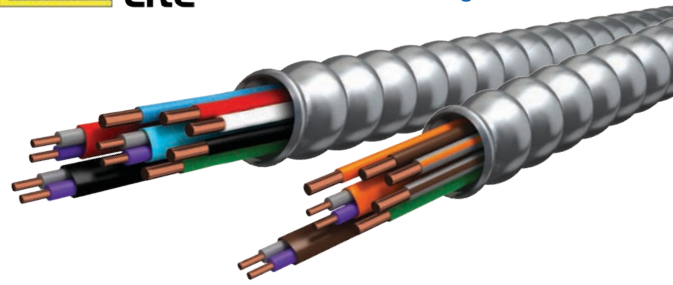

MC LUMINARY CABLE MULTIZONE

MC LUMINARY
MultiZone™ Lite *U.S. Patent Pending

Type MC-PCS

ARMOR

Interlocking Aluminum Strip

CONDUCTORS

Solid Copper

CONDUCTOR INSULATION

THHN (Power)
TFN (Control)

MAXIMUM TEMPERATURE RATING

90°C (Dry)

NEUTRAL CONDUCTOR

White 120/208V
Gray 277/480V

CONTROL CABLE

16 AWG Solid TFN Twisted jacketed pair (Purple/Gray)
See table below for jacket colors

MAXIMUM VOLTAGE RATING

600V

REFERENCES & RATINGS

- UL 66, 83, 1479, 1569, 1581, 2556, File Reference E80042
- NEC® 250.118, 300.22(C), 392, 396, 330, 501, 502, 503, 530, 504,505, 518, 520, 530, 645, 725
- Federal Specification A-A-59544 (formerly J-C-30B)
- Meets all applicable OSHA and HUD Requirements
- Cable Tray Rated, install per NEC®
- UL Classified 1, 2, and 3 hour through penetration (Fire Stop) product, R14141
- Environmental Air-Handling Space Installation per NEC® 300.22(C)
- Power and/or lighting as well as signal and/or control conductors per NEC Section 725.136(I)(1)
- Made in USA of US and/or imported materials

45Deg Squeeze Connectors Malleable Iron

90Deg Squeeze Connectors Malleable Iron

Quicklock Tye Connector - Single

Double Bite Saddle Type Connector

45DEG Double Bite Saddle Type Connector

DBL Bite Saddle Type Compression Connector